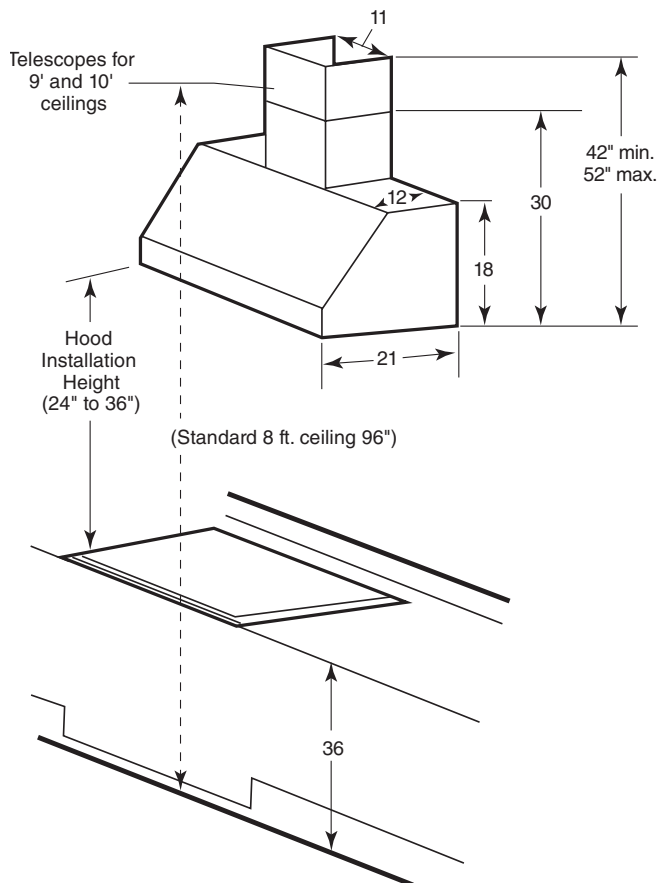

Café™ 36" Commercial Hood

CVW93612MSS / CVW93613MDS / CVW93614MWM

CAFÉ

DISTINCT BY DESIGN™

WARRANTY

Parts warranty	Limited 1-year entire appliance
Labor warranty	Limited 1-year entire appliance
Warranty notes	See written warranty for full details

DIMENSIONS AND INSTALLATION INFORMATION

Installation Information:

Before installing, consult Use & Care/installation instructions packed with product for current dimensional data.

Optional Kits for 30" Commercial hoods

- UXCH2NSS—Stainless chimney kit
- UXCH3NDS—Black Slate chimney kit
- UXCH4NWM—Matte White chimney kit

AMP RATING

120V	3.9

Installed above a cooktop
(shown with optional chimney kit)