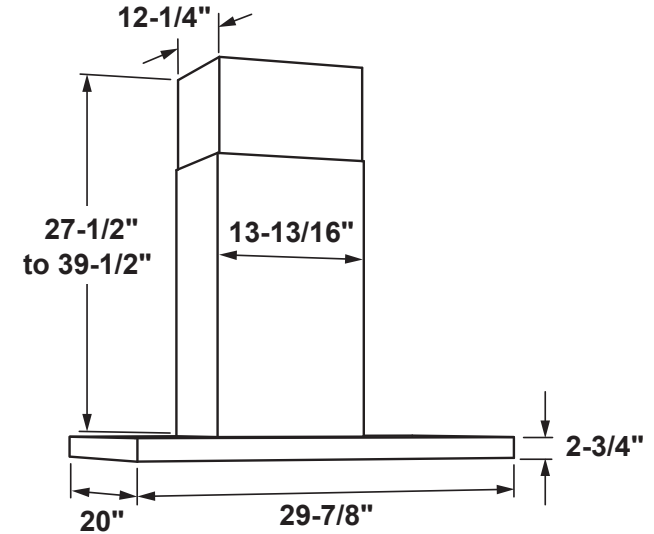

UVW8306SLSS

Universal T-Shaped Hood

DIMENSIONS AND INSTALLATION INFORMATION (IN INCHES)

INSTALLATION INFORMATION:

Before installing, consult Use & Care/installation instructions packed with product for current dimensional data.

OPTIONAL ACCESSORIES

UX10DC83SS - 10(ft.) Ceiling Duct Cover Kit

AMP RATING	
120V	5.3

30" models require a 30"-wide opening
*The supplied duct cover fits 7'-7" to 9'-6" ceiling heights
(10' ceiling height with optional high ceiling kit UX10DC83SS)