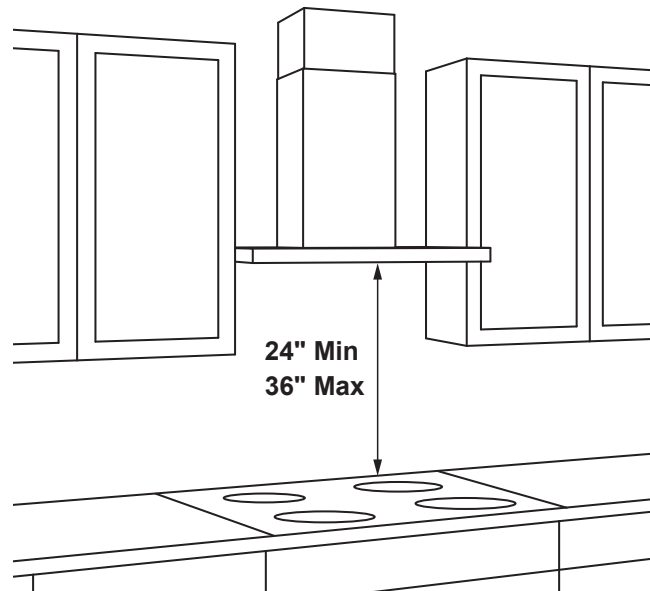

UVW8306SLSS

Universal T-Shaped Hood

DIMENSIONS AND INSTALLATION INFORMATION (IN INCHES)

INSTALLATION INFORMATION:

Before installing, consult Use & Care/installation instructions packed with product for current dimensional data.

OPTIONAL ACCESSORIES

UX10DC83SS - 10(ft.) Ceiling Duct Cover Kit

AMP RATING	
120V	5.3

30" models require a 30"-wide opening
*The supplied duct cover fits 7'-7" to 9'-6" ceiling heights
(10' ceiling height with optional high ceiling kit UX10DC83SS)